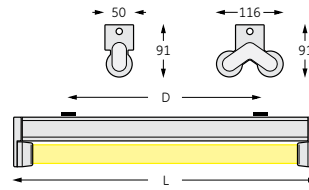

Robust and functional, ideal for demanding environments
Aesthetics: Slim profile to allow under shelves

Dimensions (mm)

Ordering guide

Product Code	Description
NPP T5	
88576	NL N-PACK NPP114EB T5 LL 220-240 GE
88574	NL N-PACK NPP121EB T5 LL 220-240 GE
88575	NL N-PACK NPP124EB T5 LL 220-240 GE
88570	NL N-PACK NPP128EB T5 LL 220-240 GE
88566	NL N-PACK NPP135EB T5 LL 220-240 GE
88572	NL N-PACK NPP139EB T5 LL 220-240 GE
88603	NL N-PACK NPP149EB T5 LL 220-240 GE
88568	NL N-PACK NPP154EB T5 LL 220-240 GE
88563	NL N-PACK NPP180EB T5 LL 220-240 GE
88573	NL N-PACK NPP221EB T5 LL 220-240 GE
88569	NL N-PACK NPP228EB T5 LL 220-240 GE
88565	NL N-PACK NPP235EB T5 LL 220-240 GE
88571	NL N-PACK NPP239EB T5 LL 220-240 GE
88564	NL N-PACK NPP249EB T5 LL 220-240 GE
88567	NL N-PACK NPP254EB T5 LL 220-240 GE
88602	NL N-PACK NPP280EB T5 LL 220-240 GE