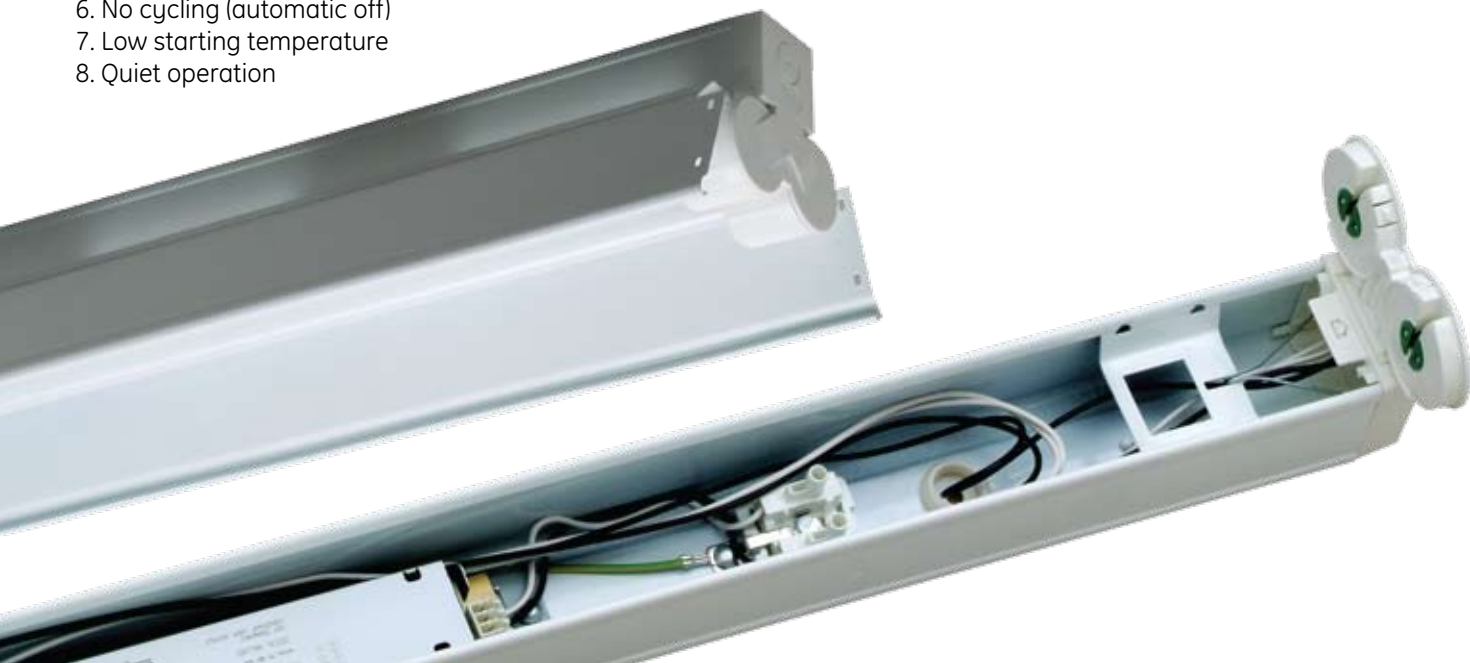

Installation/Mounting

Applicable for walls, ceilings or recessed areas. Cover and attachments quickly installed without tools, reducing installation and maintenance costs.

Temperature range -15°C to +25°C.

(Insert Line drawing + dimension matrix from catalogue page. i.e. NPP: 147)

Materials/Finish

Body and cover: roll formed metal steel, thickness 5/10 mm for body, 6/10 mm for cover with a white (RAL 9010) epoxy-polyester powder paint finish. Cover fixed on the body using special wing nuts.

Lamp holder: polycarbonate, fitted to the body by a safety clip; complete with soft LOMOD® ring nuts to ensure an effective seal for perfect ingress protection. the "rotor" system enables continuous mounting of the luminaries

Control gear and electric circuit: wired for 220-240V 50Hz using cables with silicon sleeves; terminal block with 2.5 mm² clamping screws.

The built-in electronic ballast is designed for higher efficacy and lower ballast losses than magnetic ballasts.

Operates under 220-240V conditions.

Now comes with Low Smoke Zero Halogen connect cables as standard, reducing the amount of hazardous smoke in the event of a fire.

Cable entry: using a dedicated hole in body Ø18mm grommet or through knockouts at the end of the fittings.

Seals: expanded polyurethane resin between the body and cover plate; rubber between lamp holder and luminaries body.

Benefits of electronic ballast are

1. 22% energy saving
2. No RF or stroboscopic effect
3. Power factor higher than 0.95
4. Instant-Start operation
5. No flickering
6. No cycling (automatic off)
7. Low starting temperature
8. Quiet operation

L.E.A.D.

Light

Lighting performance and comfort: Highly efficient GE T5, excellent colour rendering.

Efficiency

EcoMagination®: